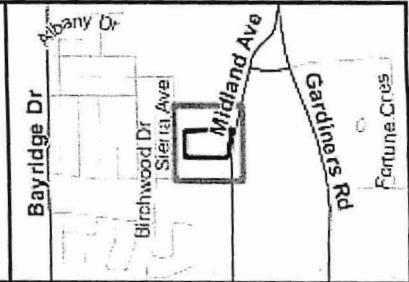

Planning Committee  
**Key Map**  
Address: 1315 Midland Ave  
File Number: D14-014-2024  
Prepared On: Sep-16-2024  
 Subject Lands

my wife and I, as almost 20 years residents in this city, are against these two plans. The city of Kingston has had many bad plans and changes, waste a lot our tax money. one of bad case was ~~move~~ out first P.M. statue out of the park

Planning Committee  
**Key Map**  
Address: 1315 Midland Ave  
File Number: D14-014-2024  
Prepared On: Sep-16-2024  
 Subject Lands

as we strongly against these by-law changes.

Oct. 8, 2024