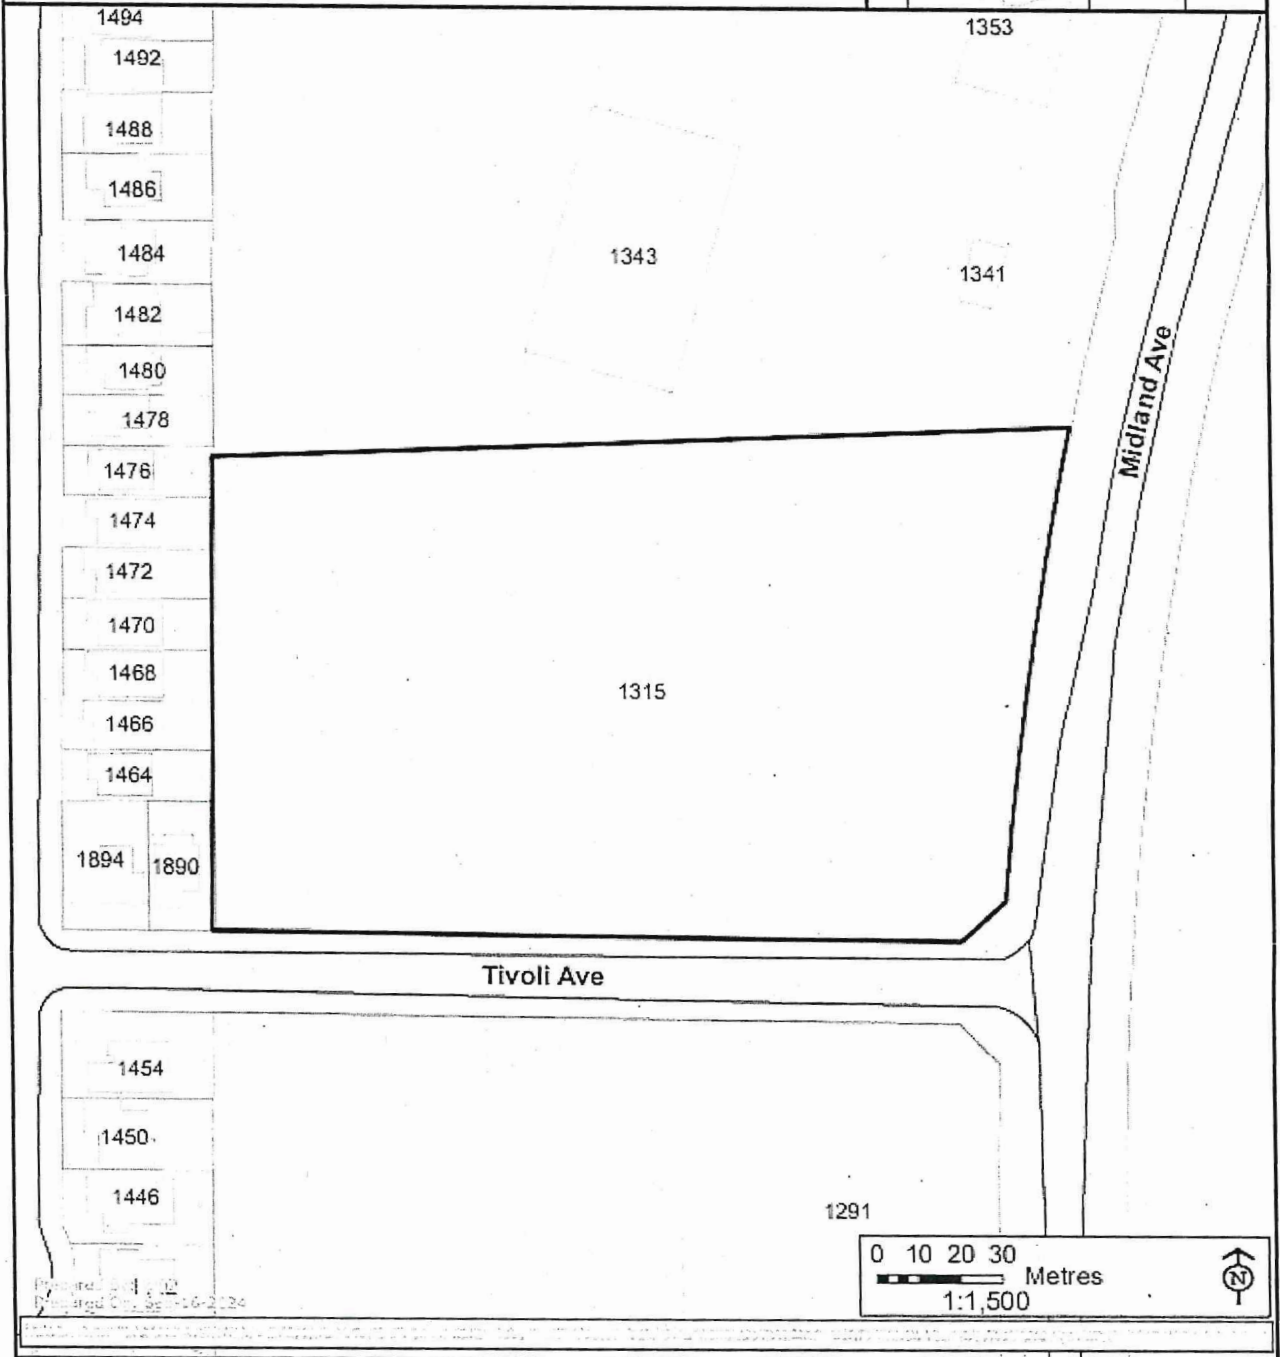

Planning Committee  
**Key Map**  
Address: 1315 Midland Ave  
File Number: D14-014-2024  
Prepared On: Sep-16-2024  
 Subject Lands

my wife and I, as almost 20 years residents in this city, are against these two plans. The city of Kingston has had many bad plans and changes, waste a lot our tax money. one of bad case was ~~move~~ out first P.M. statue out of the park

Planning Committee  
**Key Map**  
Address: 1315 Midland Ave  
File Number: D14-014-2024  
Prepared On: Sep-16-2024  
 Subject Lands

as we strongly against these by-law changes.

Oct. 8, 2024