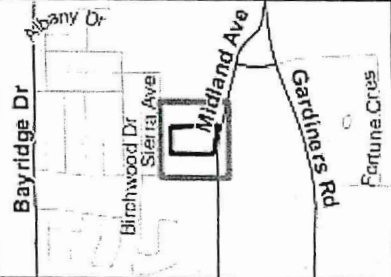

Planning Committee  
**Key Map**  
Address: 1315 Midland Ave  
File Number: D14-014-2024  
Prepared On: Sep-16-2024  
 Subject Lands

my wife and I, as almost 20 years residents in this city, are against these two plans. The city of Kingston has had many bad plans and changes, waste a lot our tax money. one of bad case was ~~move~~ out first P.M. statue out of the park

Planning Committee  
**Key Map**  
Address: 1315 Midland Ave  
File Number: D14-014-2024  
Prepared On: Sep-16-2024  
 Subject Lands

as we strongly against these by-law changes.

Oct. 8, 2024