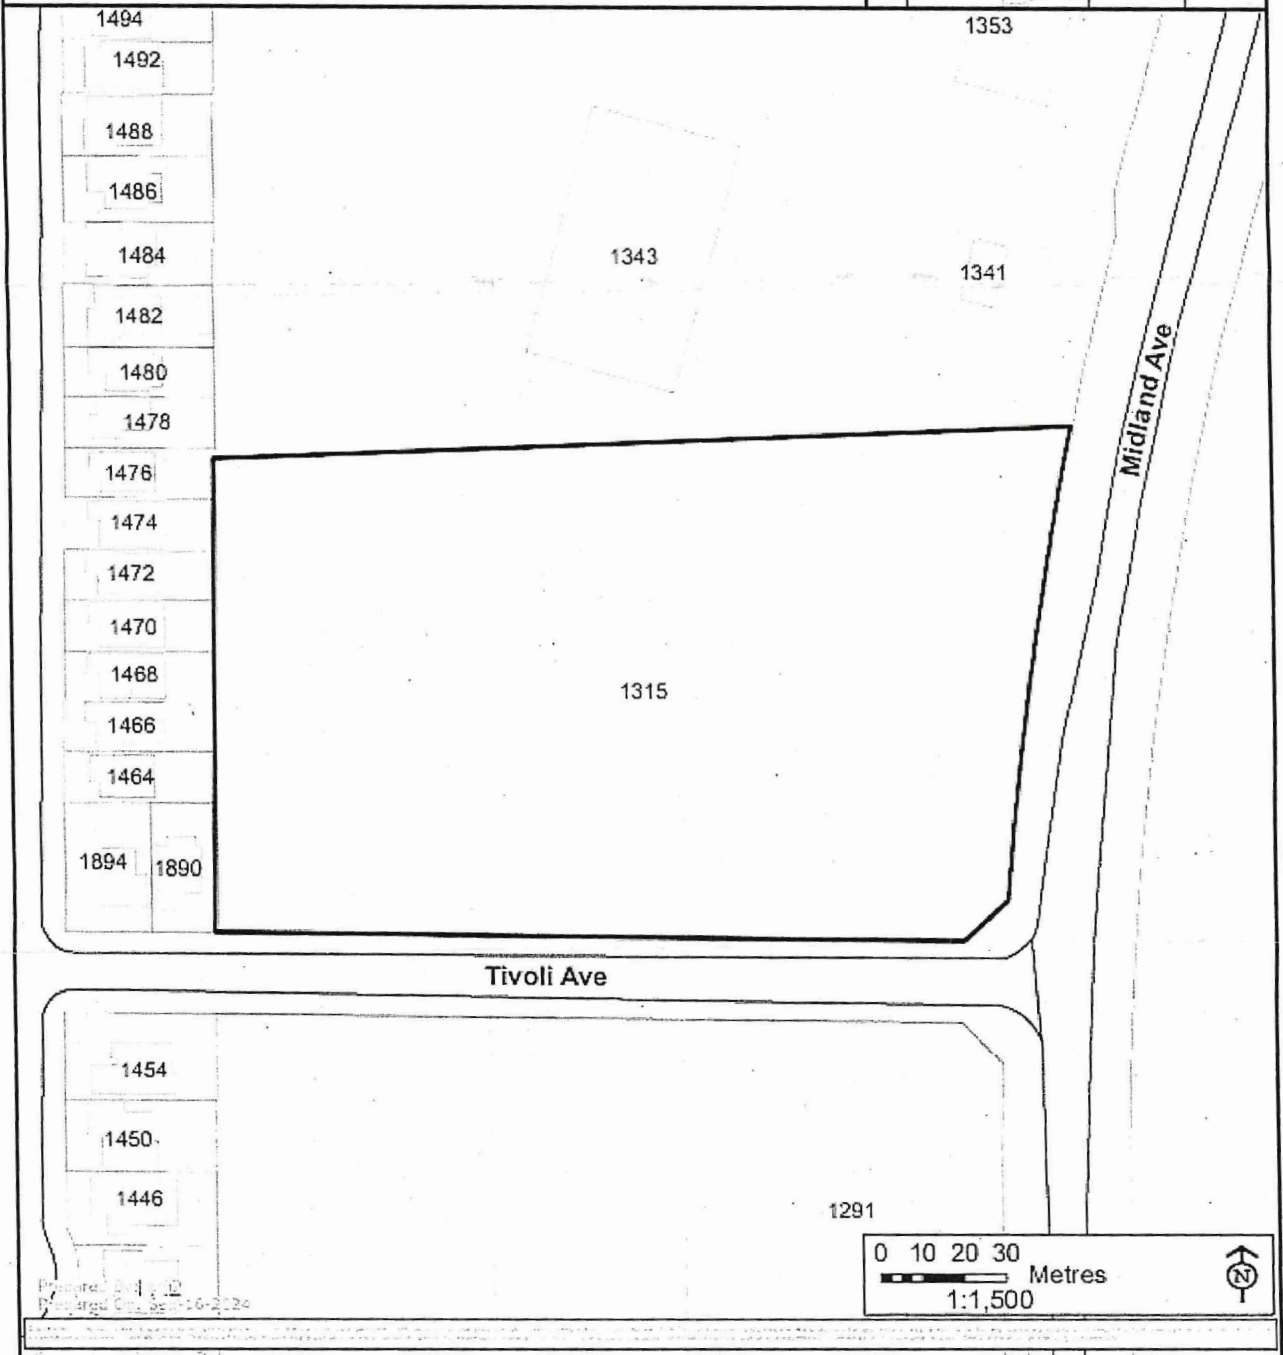

Planning Committee  
**Key Map**  
Address: 1315 Midland Ave  
File Number: D14-014-2024  
Prepared On: Sep-16-2024  
 Subject Lands

my wife and I, as almost 20 years residents in this city, are against these two plans. The city of Kingston has had many bad plans and changes, waste a lot our tax money. one of bad case was ~~move~~ out first P.M. statue out of the park

Planning Committee  
**Key Map**  
Address: 1315 Midland Ave  
File Number: D14-014-2024  
Prepared On: Sep-16-2024  
 Subject Lands

as we strongly against these by-law changes.

Oct. 8, 2024